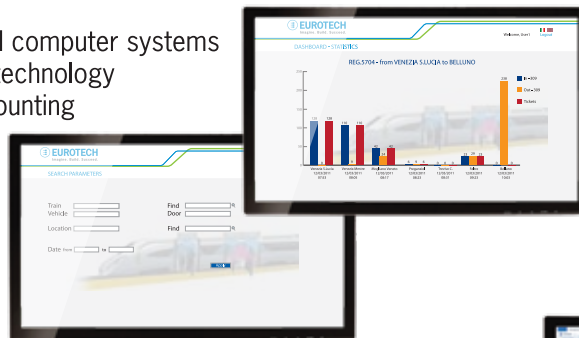

AUTOMATIC PASSENGER COUNTER

DynaPCN 10-20

- Fast integration with on board computer systems
- Contactless vision detection technology
- High accuracy bidirectional counting
- Build-in infrared illumination
- Easy to install