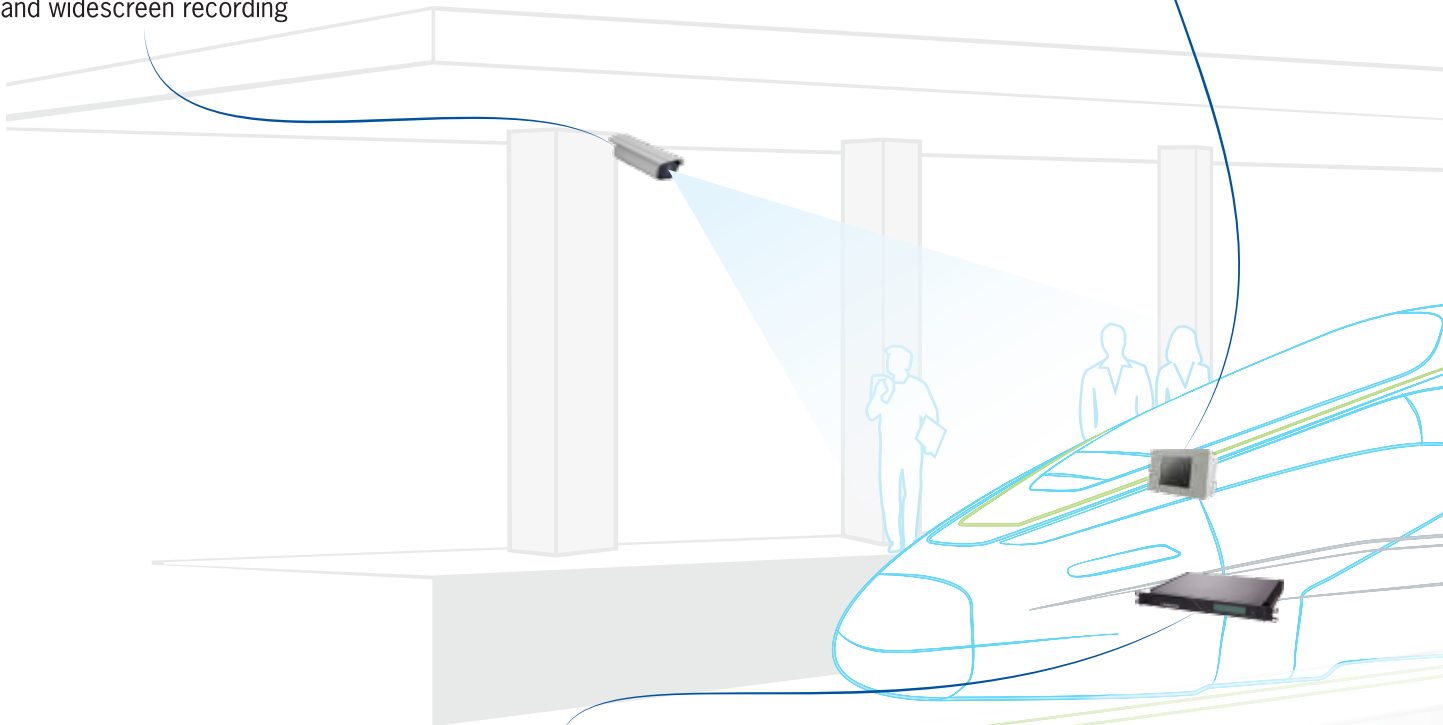

## ON BOARD RUGGED CONSOLE

DynaVIS 10-00

- Rugged and low power intelligent panel PC for HMI
- WiFi, 3G, Gigabit Ethernet, built-in GPS
- Wide range power supply

## SMART CAMERA FOR TRAIN STATIONS MONITORING

SekuCAM

- Generation of alarms depending on the target's trajectory
- Generation of alarms depending on the target's behavior
- Surveillance of wide open spaces with moving targets and widescreen recording

## RUGGED SERVER FOR INFOTAINMENT SOLUTIONS

DynaCOR 30-10

- Advanced features such as virtualization and hyperthreading
- Comprehensive set of PC peripheral ports
- Ultra low power with Core i7, fanless

## AUTOMATIC PASSENGER COUNTER

DynaPCN 10-20

- Fast integration with on board computer systems
- Contactless vision detection technology
- High accuracy bidirectional counting
- Build-in infrared illumination
- Easy to install